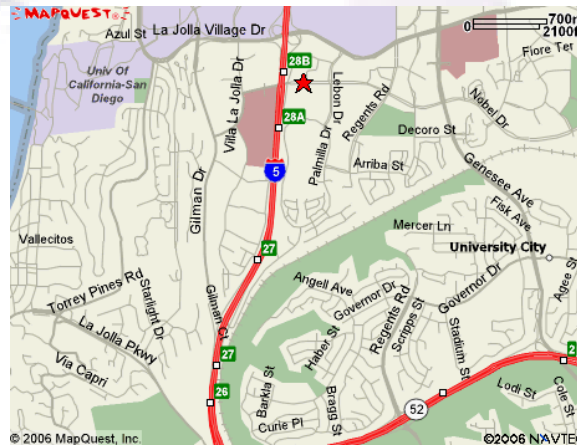

MAP TO OFFICE:

DRIVING DIRECTIONS:

Driving Southbound on I-5

There is **no** exit from the I-5 to Nobel Dr. in the southbound direction!

Exit at La Jolla Village Drive, go east (left).

Turn right on Lebon.
 Turn right on Nobel Drive.
 Turn right on Caminito Plaza Centro.
 Turn left into parking lot.

Driving Northbound on I-5

There **is** an exit from the I-5 to Nobel Drive in the northbound direction!

Exit on Nobel Drive.
 Proceed straight across Nobel Drive.

Turn right into first driveway into parking lot.